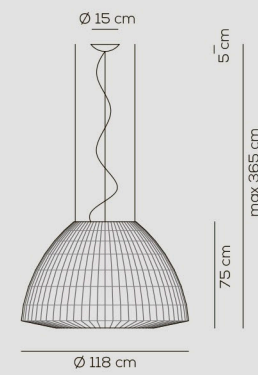

LED 88W - diffused beam
~9610 lm* 109 lm/W* source

110-240VAC

diffusore INCLUSO, con illuminazione verso alto e basso /
diffuser INCLUDED, with upward and downward lighting

Colours
BC white
BW warm white
GI gold yellow
NE black
RS red

example composition code
SP BEL090 E27 BW XX

SP BEL 118 E27
SP BEL 118 LED
kg 16,5 m³ 1,9

SP BEL 118 E27

 **IP20 +LED**

E27 4 x Max 20W LED or
E27 4 x Max 57W halogen

220-240VAC

SP BEL 118 LED

ETL in progress