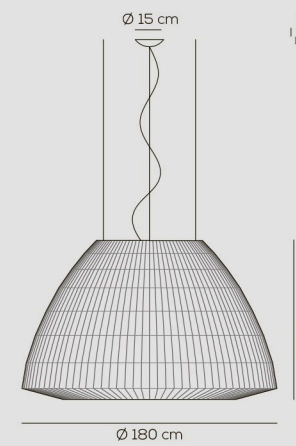

LED 88W - diffused beam
~9610 lm* 109 lm/W* source

110-240VAC

diffusore INCLUSO, con illuminazione verso alto e basso /
diffuser INCLUDED, with upward and downward lighting

Colours
BC white
BW warm white
GI gold yellow
NE black
RS red

example composition code
SP BEL090 E27 BW XX

SP BEL 118 E27
SP BEL 118 LED
kg 16,5 m³ 1,9

SP BEL 118 E27

 **IP20 +LED**

E27 4 x Max 20W LED or
E27 4 x Max 57W halogen

220-240VAC

SP BEL 118 LED

ETL in progress

  **IP20 CRI90 LED**

3000K*
4000K upon request

LED 98W - diffused beam
~10719 lm* 109 lm/W* source

110-240VAC

diffusore INCLUSO, con illuminazione verso alto e basso /
diffuser INCLUDED, with upward and downward lighting

Colours
BC white
BW warm white
GI gold yellow
NE black
RS red

example composition code
SP BEL 118 E27 BW XX

SP BEL 180 E27
SP BEL 180 LED
kg 39 m³ 5,7

SP BEL 180 E27

 **IP20 +LED**

4 x Max 16W + 1 x Max 9,5W LED or
4 x Max 57W + 1 x Max 46W halogen